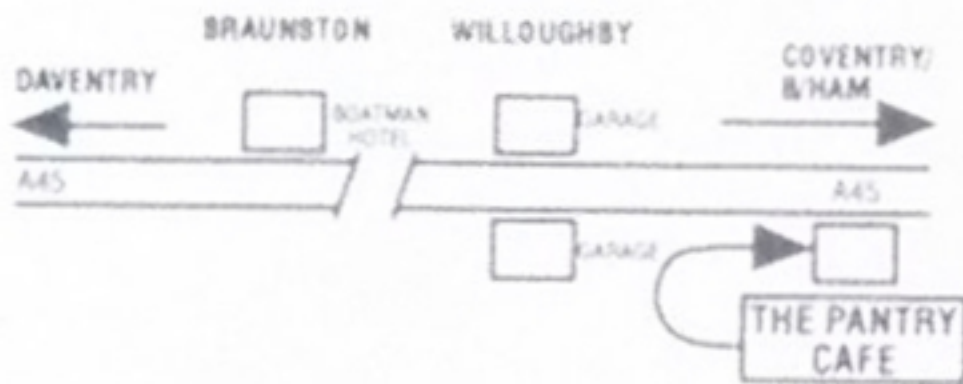

The Pantry

A45 WILLOUGHBY, NR. RUGBY.
(between Daventry & Coventry)

TEL: (0788) 890262

*Open from 7am, 7 days a week incl. Bank Holidays
~ Carol & Lynne will make you welcome ~*

TRANSPORT
CAFE PRICES

*Breakfast from
£1.75 incl.
Bread & Butter,
Tea/Coffee*